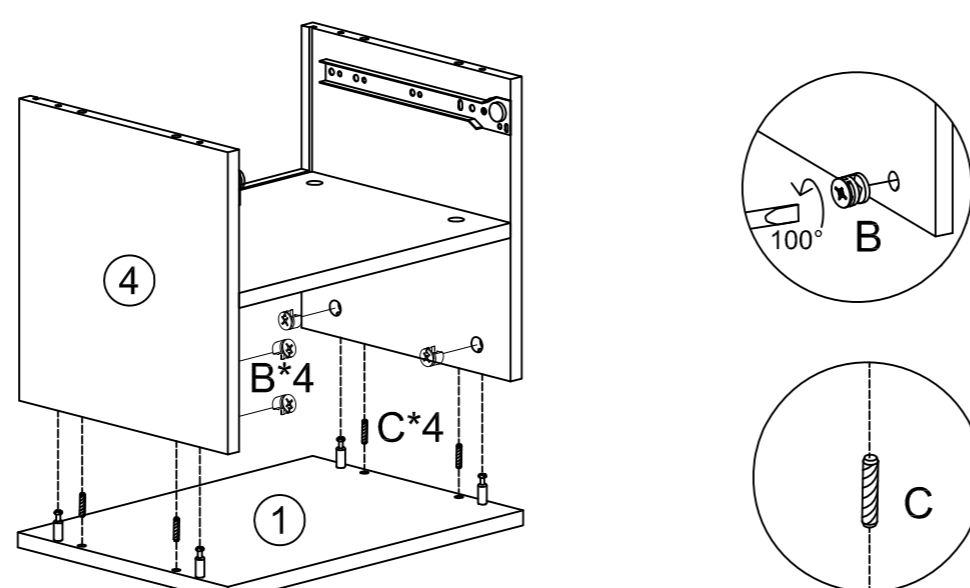

DL	x1
250mm	

DR	x1
250mm	

Mesita de Noche 1 Cajón Norut

1

D	x4
Ø3.5*14mm	
CL	x1
250mm	
CR	x1
250mm	

2

A	x20
M6*35mm	

3

B	x4
Ø15mm	

C	x4
Ø8*30mm	

4

B	x4
Ø15mm	

C	x4
Ø8*30mm	

Mesita de Noche 1 Cajón Norut

5

6

C	x4	H	x4	J	x1
Ø8*30mm		7*50mm		M4	

7

B	x8
Ø15mm	

8

B	x4	C	x4
Ø15mm		Ø8*30mm	

9

D	x4	G	x4
Ø3.5*14mm			

Mesita de Noche 1 Cajón Norut

10

A	x4	B	x4	D	x4	E	x1	F	x4	DL	x1	DR	x1
													
M6*35mm		Ø15mm		Ø3.5*14mm				Ø4*35mm		250mm		250mm	

11