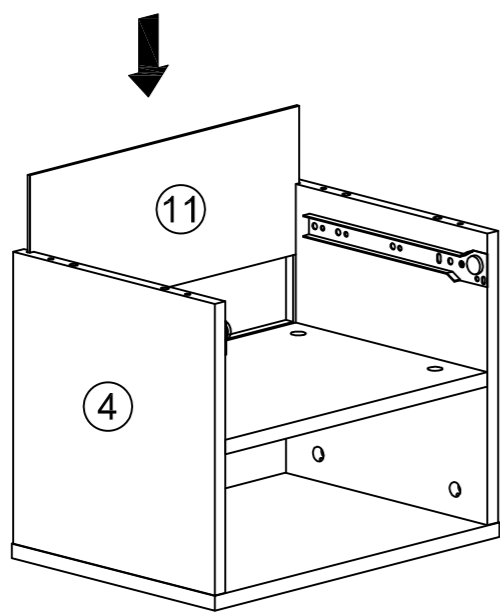

DL	x1
250mm	

DR	x1
250mm	

Mesita de Noche 1 Cajón Norut

1

D	x4
Ø3.5*14mm	
CL	x1
250mm	
CR	x1
250mm	

2

A	x20
M6*35mm	

3

B	x4
Ø15mm	

C	x4
Ø8*30mm	

4

B	x4
Ø15mm	

C	x4
Ø8*30mm	

Mesita de Noche 1 Cajón Norut

5

6

C	x4	H	x4	J	x1
Ø8*30mm		7*50mm		M4	

7

B	x8
Ø15mm	

8

B	x4	C	x4
Ø15mm		Ø8*30mm	

9

D	x4	G	x4
Ø3.5*14mm			

Mesita de Noche 1 Cajón Norut

10

A	x4	B	x4	D	x4	E	x1	F	x4	DL	x1	DR	x1
													
M6*35mm		Ø15mm		Ø3.5*14mm				Ø4*35mm		250mm		250mm	

11