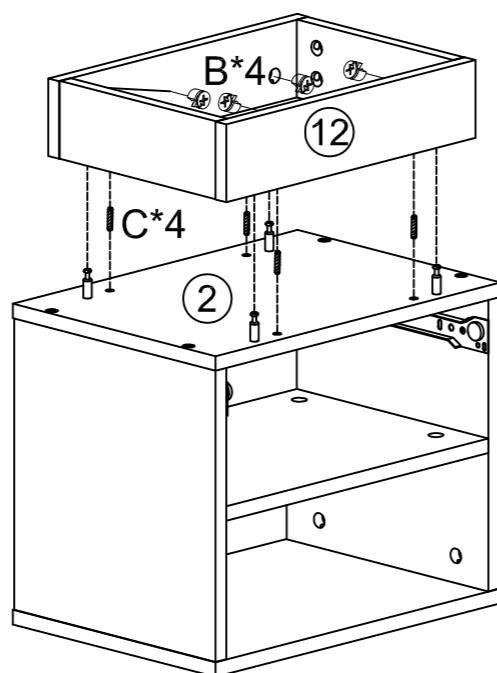

DL	x1
250mm	

DR	x1
250mm	

Mesita de Noche 1 Cajón Norut

1

D	x4
Ø3.5*14mm	
CL	x1
250mm	
CR	x1
250mm	

2

A	x20
M6*35mm	

3

B	x4
Ø15mm	

C	x4
Ø8*30mm	

4

B	x4
Ø15mm	

C	x4
Ø8*30mm	

Mesita de Noche 1 Cajón Norut

5

6

C	x4	H	x4	J	x1
Ø8*30mm		7*50mm		M4	

7

B	x8
Ø15mm	

8

B	x4	C	x4
Ø15mm		Ø8*30mm	

9

D	x4	G	x4
Ø3.5*14mm			

Mesita de Noche 1 Cajón Norut

10

A	x4	B	x4	D	x4	E	x1	F	x4	DL	x1	DR	x1
													
M6*35mm		Ø15mm		Ø3.5*14mm				Ø4*35mm		250mm		250mm	

11