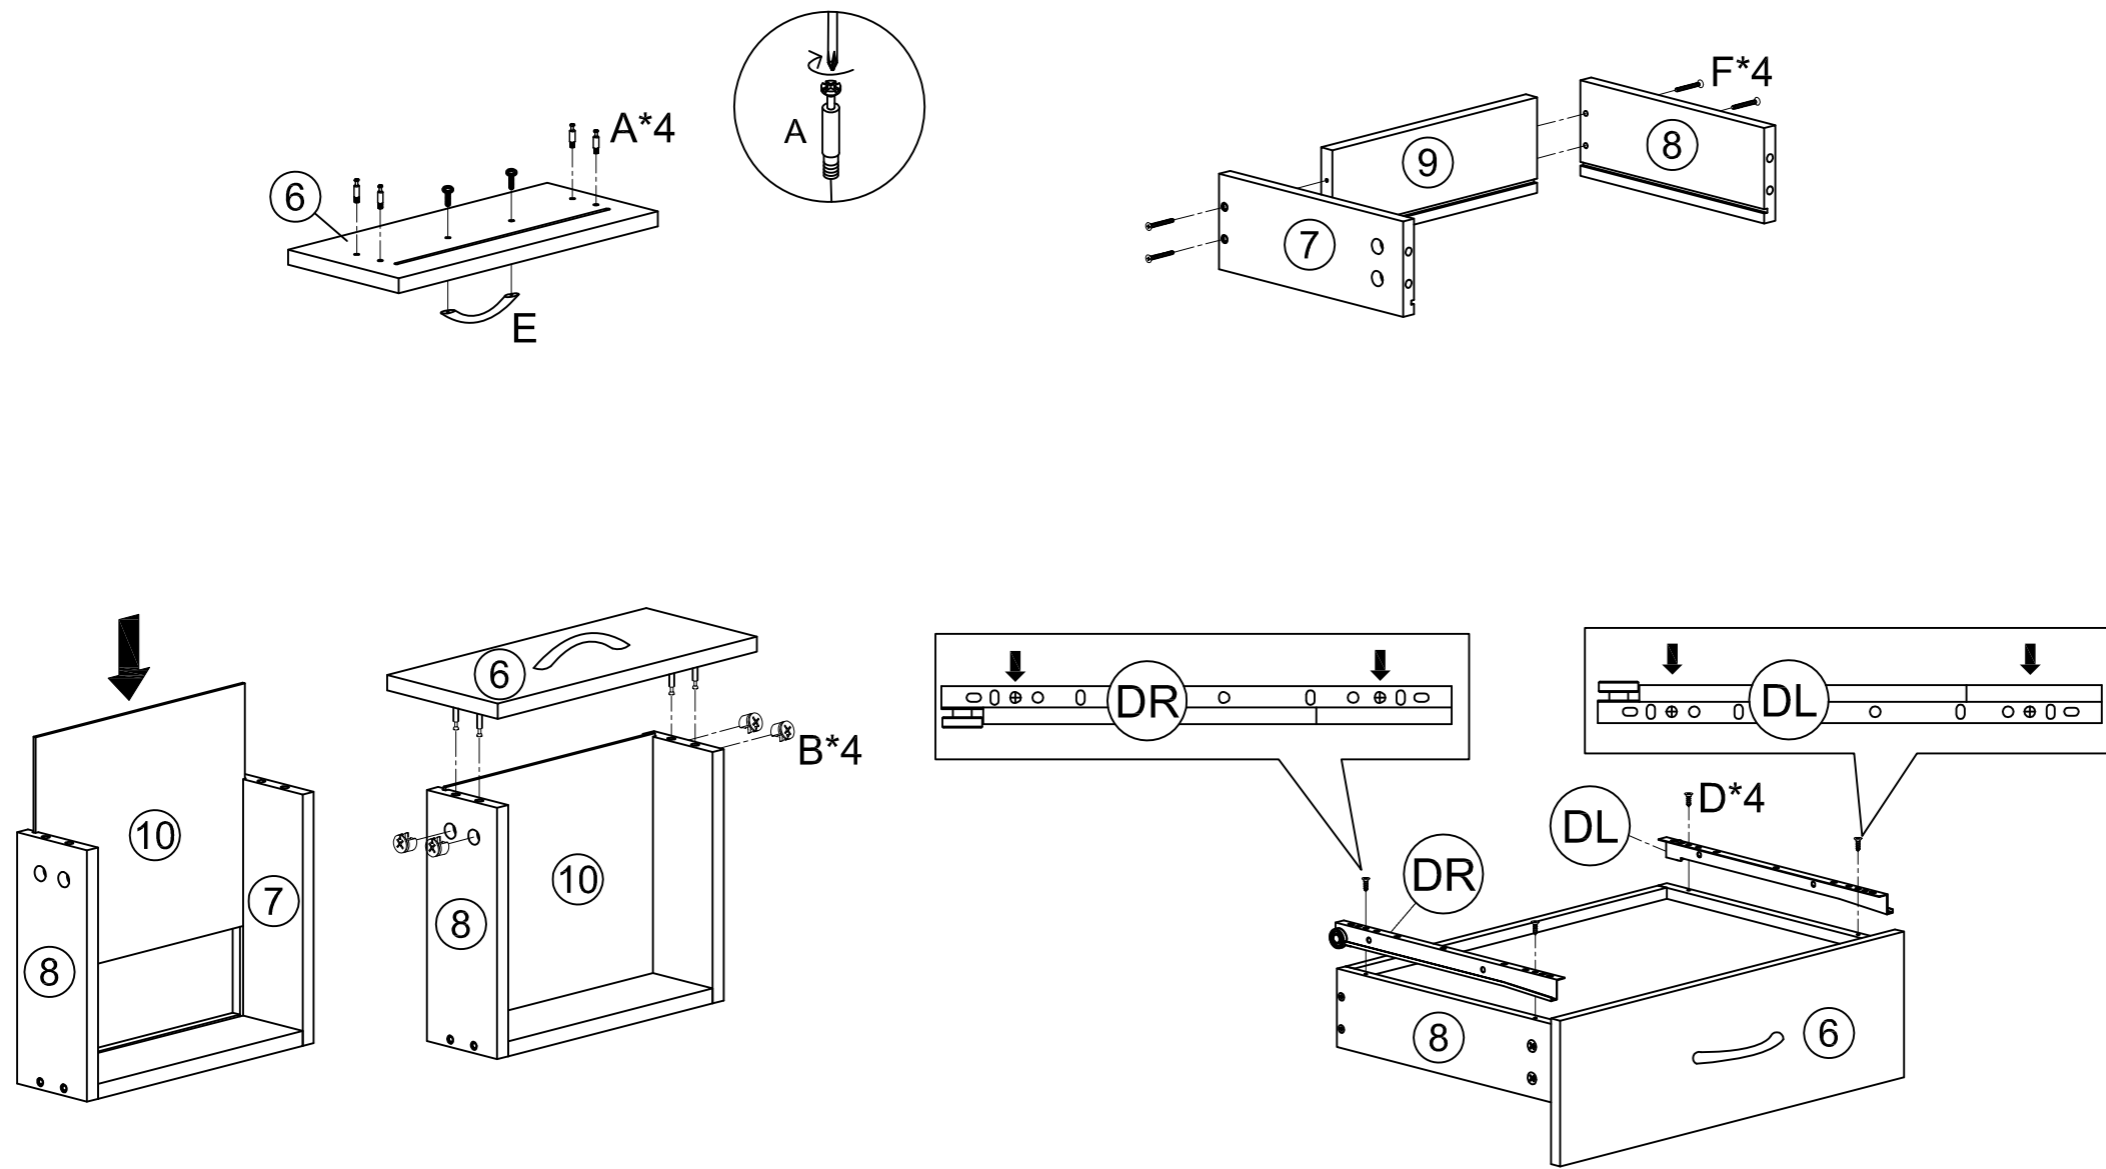

C	x4	H	x4	J	x1
Ø8*30mm		7*50mm		M4	

7

B	x8
Ø15mm	

8

B	x4	C	x4
Ø15mm		Ø8*30mm	

9

D	x4	G	x4
Ø3.5*14mm			

Mesita de Noche 1 Cajón Norut

10

A	x4	B	x4	D	x4	E	x1	F	x4	DL	x1	DR	x1
													
M6*35mm		Ø15mm		Ø3.5*14mm				Ø4*35mm		250mm		250mm	

11