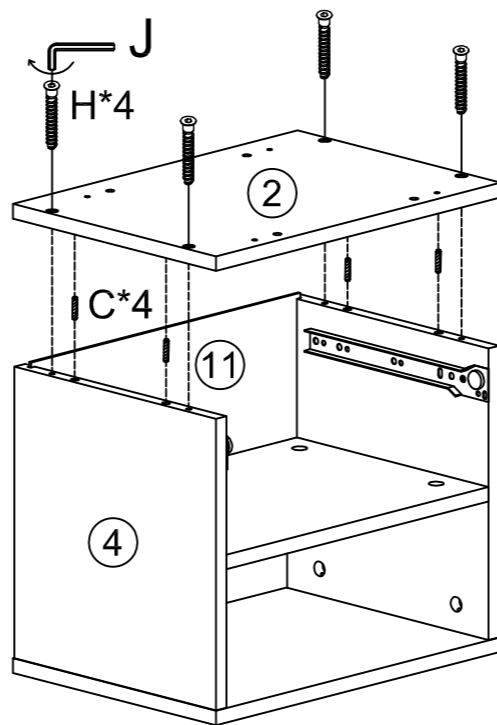

DL	x1
250mm	

DR	x1
250mm	

Mesita de Noche 1 Cajón Norut

1

D	x4
Ø3.5*14mm	
CL	x1
250mm	
CR	x1
250mm	

2

A	x20
M6*35mm	

3

B	x4
Ø15mm	

C	x4
Ø8*30mm	

4

B	x4
Ø15mm	

C	x4
Ø8*30mm	

Mesita de Noche 1 Cajón Norut

5

6

C	x4	H	x4	J	x1
Ø8*30mm		7*50mm		M4	

7

B	x8
Ø15mm	

8

B	x4	C	x4
Ø15mm		Ø8*30mm	

9

D	x4	G	x4
Ø3.5*14mm			

Mesita de Noche 1 Cajón Norut

10

A	x4	B	x4	D	x4	E	x1	F	x4	DL	x1	DR	x1
													
M6*35mm		Ø15mm		Ø3.5*14mm				Ø4*35mm		250mm		250mm	

11