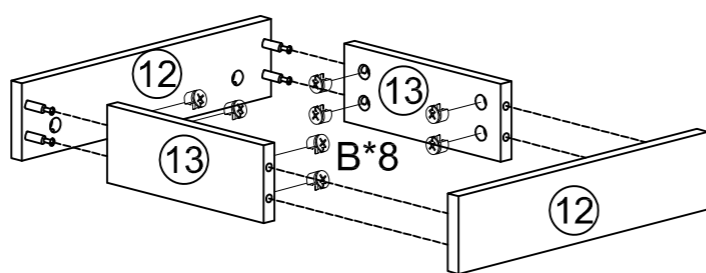

DL	x1
250mm	

DR	x1
250mm	

Mesita de Noche 1 Cajón Norut

1

D	x4
Ø3.5*14mm	
CL	x1
250mm	
CR	x1
250mm	

2

A	x20
M6*35mm	

3

B	x4
Ø15mm	

C	x4
Ø8*30mm	

4

B	x4
Ø15mm	

C	x4
Ø8*30mm	

Mesita de Noche 1 Cajón Norut

5

6

C	x4	H	x4	J	x1
Ø8*30mm		7*50mm		M4	

7

B	x8
Ø15mm	

8

B	x4	C	x4
Ø15mm		Ø8*30mm	

9

D	x4	G	x4
Ø3.5*14mm			

Mesita de Noche 1 Cajón Norut

10

A	x4	B	x4	D	x4	E	x1	F	x4	DL	x1	DR	x1
													
M6*35mm		Ø15mm		Ø3.5*14mm				Ø4*35mm		250mm		250mm	

11