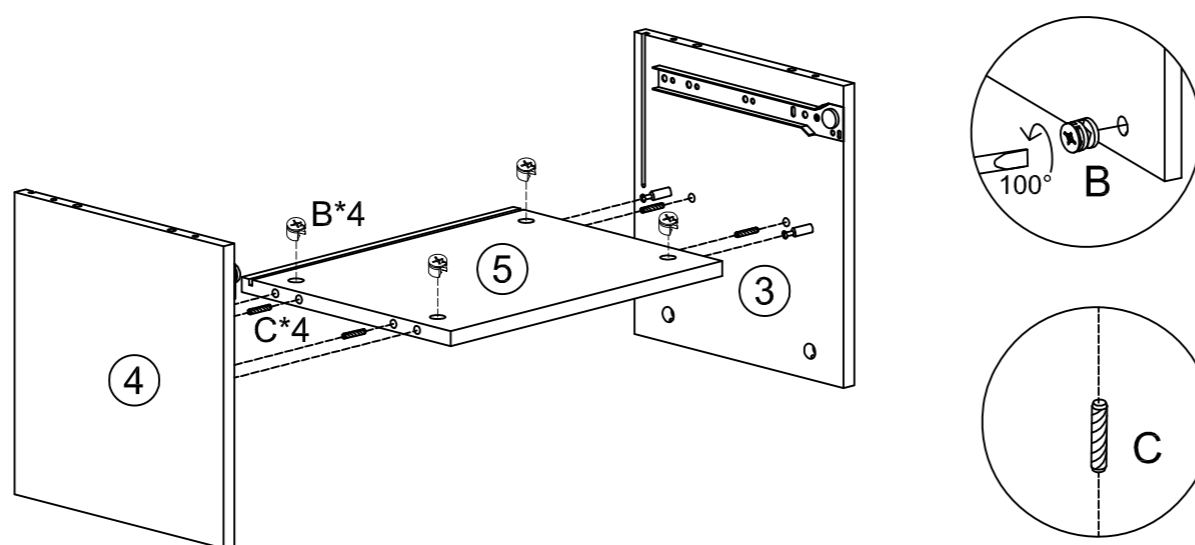

DL	x1
250mm	

DR	x1
250mm	

Mesita de Noche 1 Cajón Norut

1

D	x4
Ø3.5*14mm	
CL	x1
250mm	
CR	x1
250mm	

2

A	x20
M6*35mm	

3

B	x4
Ø15mm	

C	x4
Ø8*30mm	

4

B	x4
Ø15mm	

C	x4
Ø8*30mm	

Mesita de Noche 1 Cajón Norut

5

6

C	x4	H	x4	J	x1
Ø8*30mm		7*50mm		M4	

7

B	x8
Ø15mm	

8

B	x4	C	x4
Ø15mm		Ø8*30mm	

9

D	x4	G	x4
Ø3.5*14mm			

Mesita de Noche 1 Cajón Norut

10

A	x4	B	x4	D	x4	E	x1	F	x4	DL	x1	DR	x1
													
M6*35mm		Ø15mm		Ø3.5*14mm				Ø4*35mm		250mm		250mm	

11