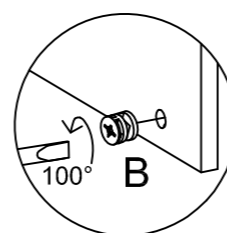

DL	x1
250mm	

DR	x1
250mm	

Mesita de Noche 1 Cajón Norut

1

D	x4
Ø3.5*14mm	
CL	x1
250mm	
CR	x1
250mm	

2

A	x20
M6*35mm	

3

B	x4
Ø15mm	

C	x4
Ø8*30mm	

4

B	x4
Ø15mm	

C	x4
Ø8*30mm	

Mesita de Noche 1 Cajón Norut

5

6

C	x4	H	x4	J	x1
Ø8*30mm		7*50mm		M4	

7

B	x8
Ø15mm	

8

B	x4	C	x4
Ø15mm		Ø8*30mm	

9

D	x4	G	x4
Ø3.5*14mm			

Mesita de Noche 1 Cajón Norut

10

A	x4	B	x4	D	x4	E	x1	F	x4	DL	x1	DR	x1
													
M6*35mm		Ø15mm		Ø3.5*14mm				Ø4*35mm		250mm		250mm	

11