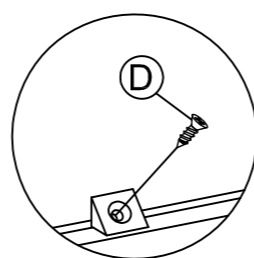

C	x4	H	x4	J	x1
Ø8*30mm		7*50mm		M4	

7

B	x8
Ø15mm	

8

B	x4	C	x4
Ø15mm		Ø8*30mm	

9

D	x4	G	x4
Ø3.5*14mm			

Mesita de Noche 1 Cajón Norut

10

A	x4	B	x4	D	x4	E	x1	F	x4	DL	x1	DR	x1
													
M6*35mm		Ø15mm		Ø3.5*14mm				Ø4*35mm		250mm		250mm	

11